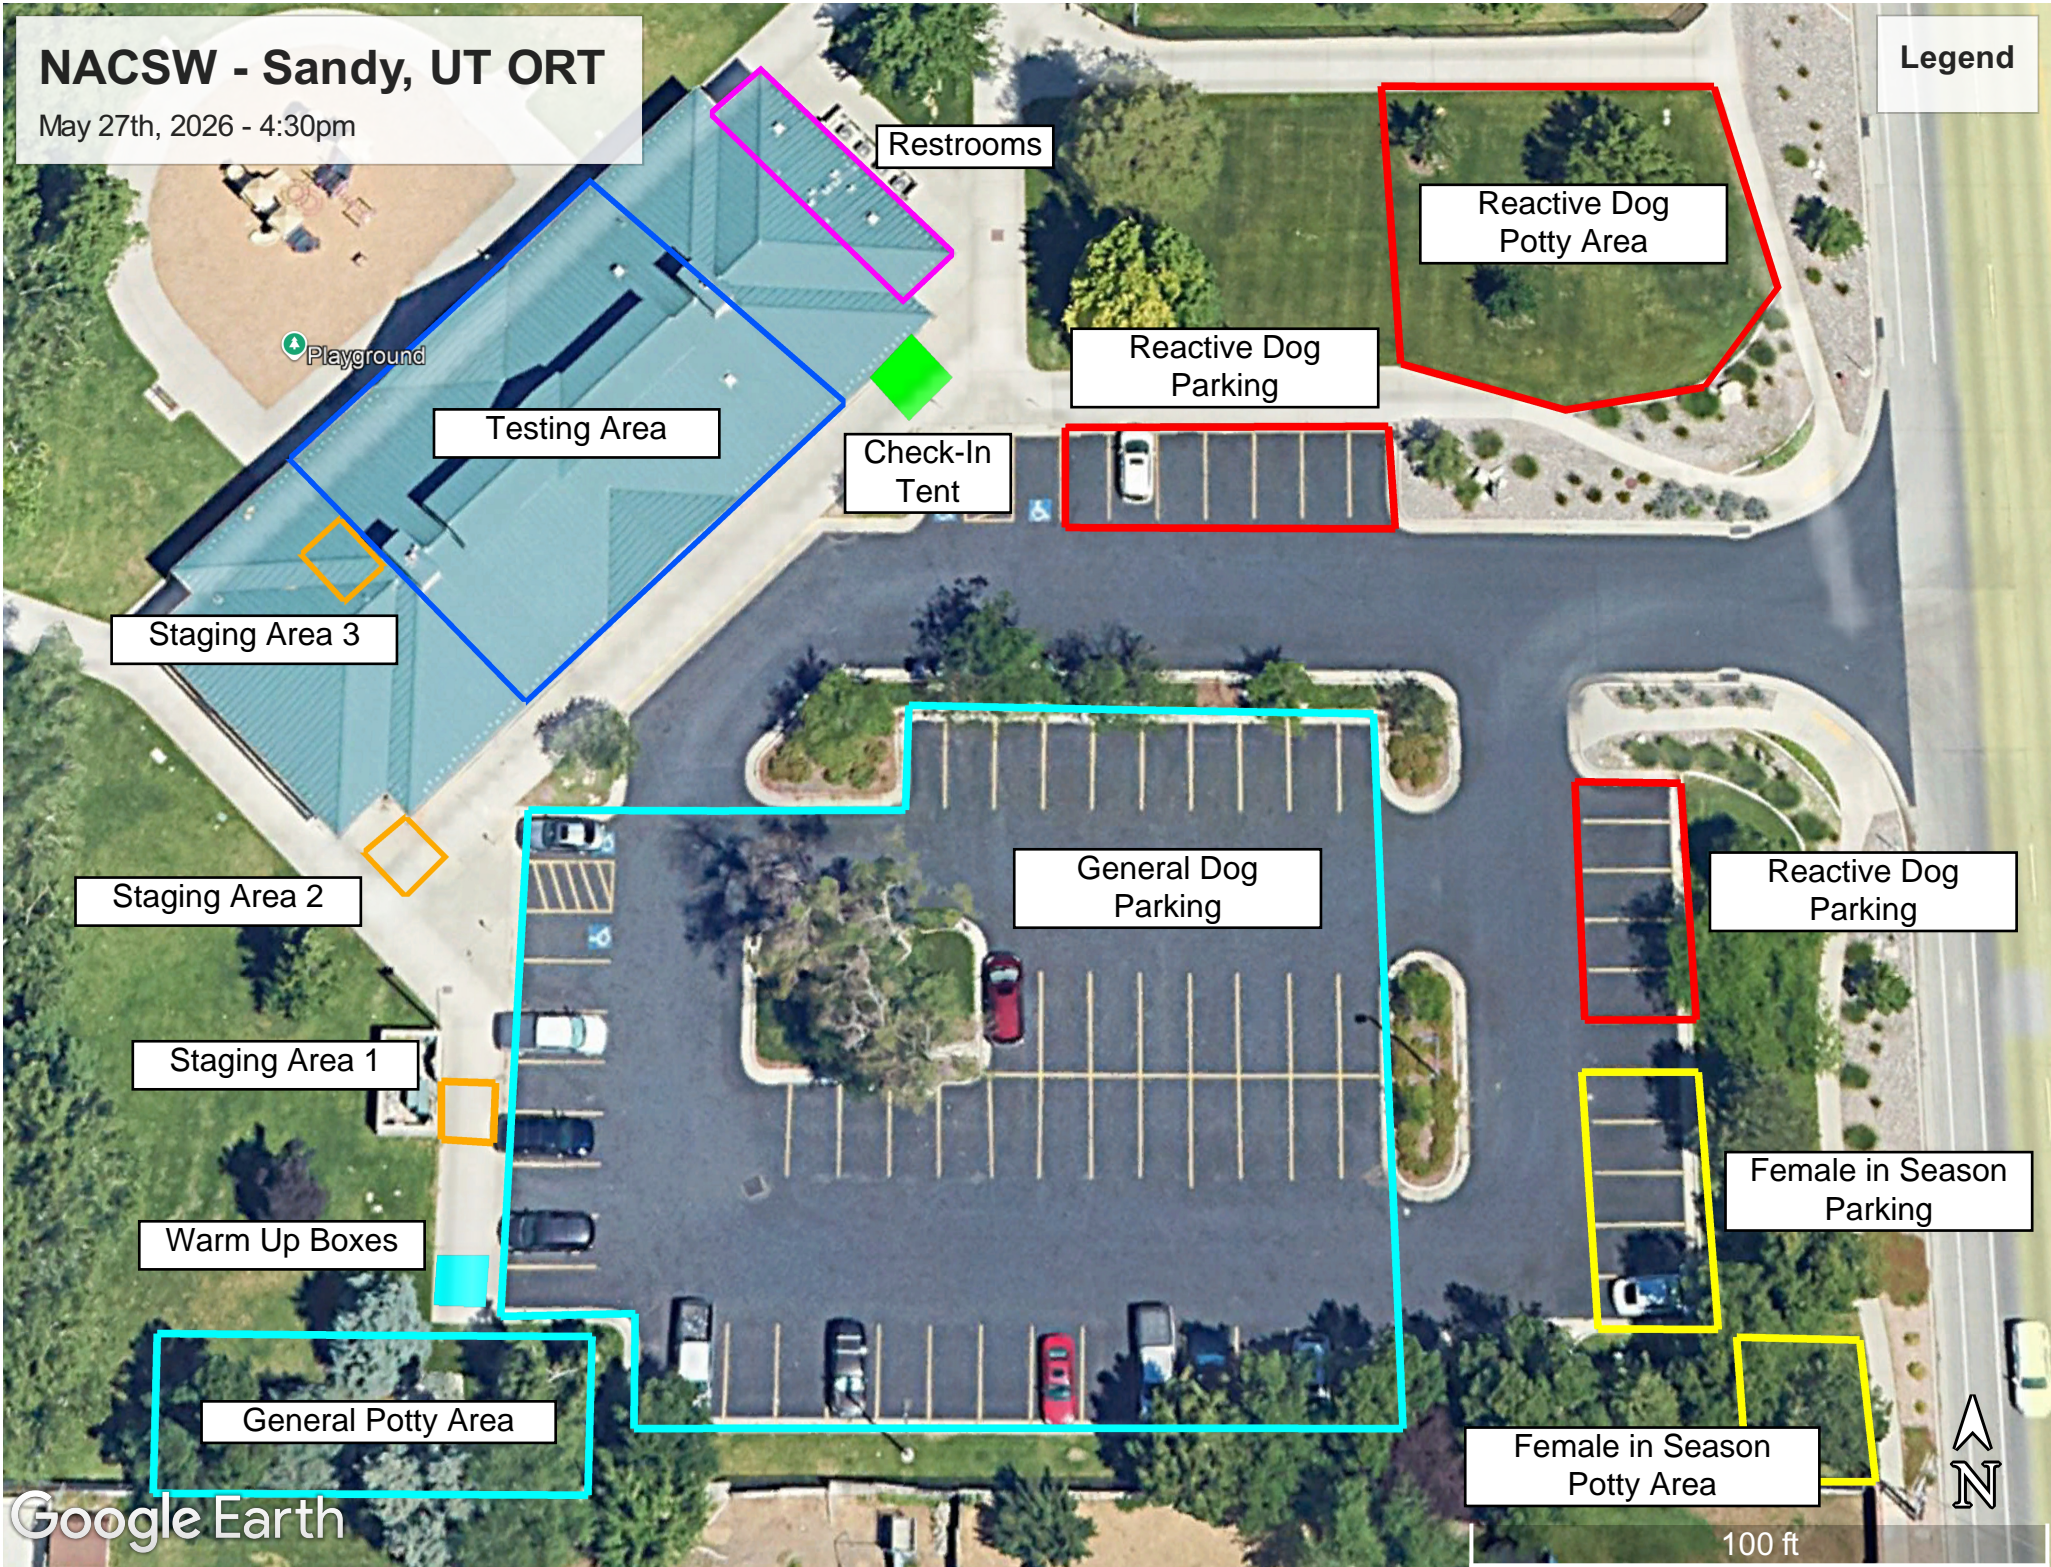

NACSW - Sandy, UT ORT

May 27th, 2026 - 4:30pm

Legend

Playground

Restrooms

Reactive Dog Potty Area

Reactive Dog Parking

Testing Area

Check-In Tent

Staging Area 3

Staging Area 2

General Dog Parking

Reactive Dog Parking

Staging Area 1

Female in Season Parking

Warm Up Boxes

General Potty Area

Female in Season Potty Area

Google Earth

100 ft